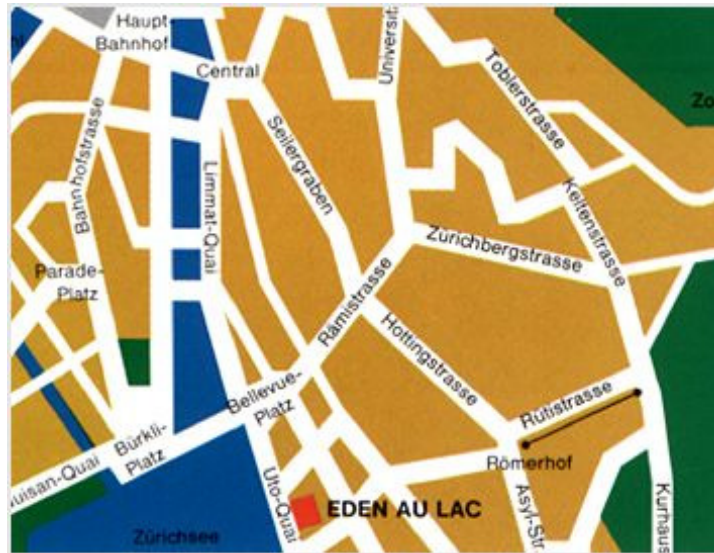

How to find us

By car

Coming from all directions follow the signs for "Zuerich-City/See". From Bellevueplatz go south towards Utoquai (sign-posted "Kuesnacht-Rapperswil"). Drive about 300 m along the banks of the lake, the hotel is on the left-hand side.

By train

The main train station is 2 km from our hotel. Take the tram no. 4 towards Tiefenbrunnen, get off at the stop Kreuzstrasse, from here it is 2 minutes on foot (on the right down towards the lake). Or take the suburban express train (every 2 - 5 minutes) to the station Stadelhofen, 5 minutes on foot.

By plane

The international airport of Zurich is 10 km from the hotel. Suburban express trains leave from the airport every 10 - 15 minutes for the main train station, or directly for the station Stadelhofen. From here it is only approx. 5 min. on foot to the hotel.